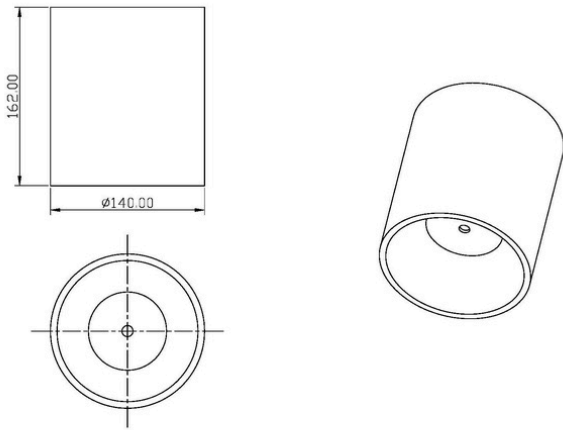

EDGE
LIGHTING

DRUMTEQ MIDI

Our Drumteq range features triple anti-glare design in spun aluminium body for minimal fuss. This range is perfect for solid ceiling installations and is available surface mounted or suspended.

TECHNICAL INFORMATION

Installation	Surface Mounted (SM) or Suspended (SS)
Body Colour	White (W) or Black (B)
Dimensions	Ø140mm x 162mm
Lumen Output	2700lm (32W)
Colour Temperature	3000K or 4000K
Colour Rendering Index	CRI90
Optical Distribution	Narrow Beam (NB) or Medium Beam (MB)
Ingress Protection	IP20
Controls	Fixed Output (FO), DALI (DD), Q-Sense (QS) or Casambi (CS)
Emergency	3 Hour Emergency (EM3) or DALI Emergency (EMD)
Accessories	-

DIMENSIONS

PRODUCT SHOWCASE

PRODUCT CODE

DRM/MID/SM/W/2700LM/4000K/90/NB/20/DD

Drumteq Midi, surface mounted, white finish, 2700 lumens, 4000K, CRI90, narrow beam, IP20 rated, DALI dimming

SPECIFICATIONS MAY BE ALTERED WITHOUT ADVANCE NOTICE.