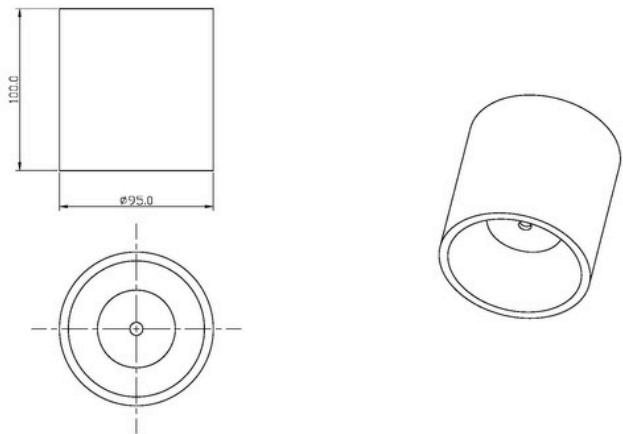

DRUMTEQ MINI

Our Drumteq range features triple anti-glare design in spun aluminium body for minimal fuss. This range is perfect for solid ceiling installations and is available surface mounted or suspended.

TECHNICAL INFORMATION

Installation	Surface Mounted (SM) or Suspended (SS)
Body Colour	White (W) or Black (B)
Dimensions	Ø95mm x 100mm
Lumen Output	1300lm (15W)
Colour Temperature	3000K or 4000K
Colour Rendering Index	CRI90
Optical Distribution	Narrow Beam (NB) or Medium Beam (MB)
Ingress Protection	IP20
Controls	Fixed Output (FO), DALI (DD) or Casambi (CS)
Emergency	3 Hour Emergency (EM3) or DALI Emergency (EMD)
Accessories	-

DIMENSIONS

PRODUCT SHOWCASE

PRODUCT CODE

DRM/MIN/SM/W/1300LM/4000K/90/NB/20/DD

Drumteq Mini, surface mounted, white finish, 1300 lumens, 4000K, CRI90, narrow beam, IP20 rated, DALI dimming

SPECIFICATIONS MAY BE ALTERED WITHOUT ADVANCE NOTICE.