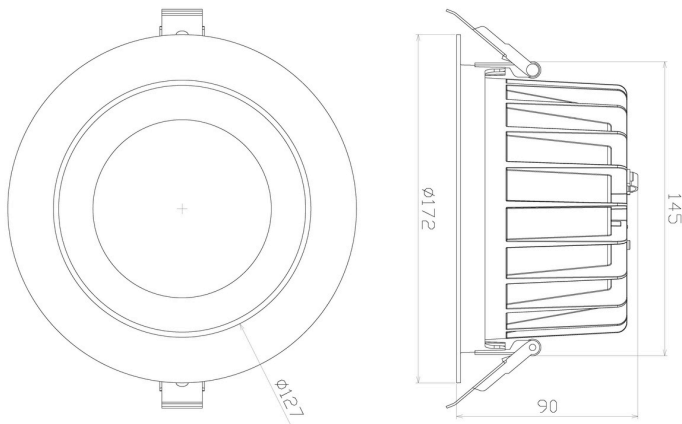

EDGE LIGHTING

VEGA 150

Vega is a commercial range of LED downlights for ambient lighting in plaster ceilings. Protected to IP54 and IK06 with choice of reflector finishes, the 150 is our large size for high output performance.

TECHNICAL INFORMATION

Installation	Recessed (R)
Body Colour	White (W)
Dimensions	Ø172mm x 90mm
Lumen Output	1550lm (13W), 1900lm (16W), 2150lm (18W), 2400lm (20W), or 3000lm (25W)
Colour Temperature	3000K, 4000K
Colour Rendering Index	CRI90
Optical Distribution	Medium Beam (MB)
Ingress Protection	IP54
Controls	Fixed Output (FO), DALI (DD), Q-Sense (QS) or Casambi (CS)
Emergency	3 Hour Emergency (EM3) or DALI Emergency (EMD)
Accessories	White Reflector (WR), Black Reflector (BR), Satin Reflector (SR)

DIMENSIONS

PRODUCT SHOWCASE

PRODUCT CODE

VEGA150/R/W/2400LM/4000K/90/WB/54/DD

VEGA 150, recessed, white finish, 2400 lumens, 4000K, CRI90, medium beam, IP54 rated, DALI dimming

SPECIFICATIONS MAY BE ALTERED WITHOUT ADVANCE NOTICE.