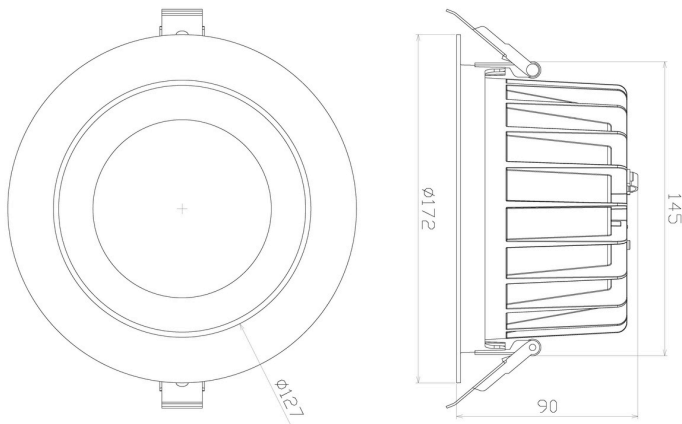

### TECHNICAL INFORMATION

<b>Installation</b>	Recessed (R)
<b>Body Colour</b>	White (W)
<b>Dimensions</b>	Ø172mm x 90mm
<b>Lumen Output</b>	1550lm (13W), 1900lm (16W), 2150lm (18W), 2400lm (20W), or 3000lm (25W)
<b>Colour Temperature</b>	3000K, 4000K
<b>Colour Rendering Index</b>	CRI90
<b>Optical Distribution</b>	Medium Beam (MB)
<b>Ingress Protection</b>	IP54
<b>Controls</b>	Fixed Output (FO), DALI (DD), Q-Sense (QS) or Casambi (CS)
<b>Emergency</b>	3 Hour Emergency (EM3) or DALI Emergency (EMD)
<b>Accessories</b>	White Reflector (WR), Black Reflector (BR), Satin Reflector (SR)

## DIMENSIONS