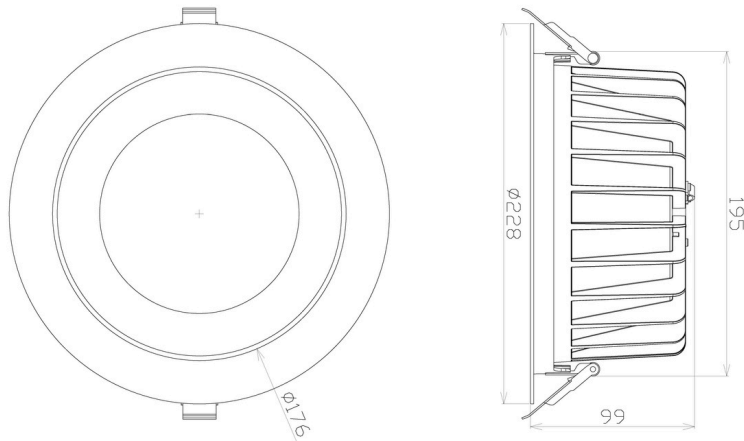

### TECHNICAL INFORMATION

|                               |  |
|-------------------------------|--|
| <b>Installation</b>           | Recessed (R)   |
| <b>Body Colour</b>            | White (W)  |
| <b>Dimensions</b>             | Ø228mm x 99mm  |
| <b>Lumen Output</b>           | 1550lm (13W), 1900lm (16W),<br>2150lm (18W), 2400lm (20W), or 3000lm (25W) |
| <b>Colour Temperature</b>     | 3000K, 4000K   |
| <b>Colour Rendering Index</b> | CRI90  |
| <b>Optical Distribution</b>   | Wide Beam (WB)   |
| <b>Ingress Protection</b>     | IP54   |
| <b>Controls</b>               | Fixed Output (FO), DALI (DD), Q-Sense (QS) or Casambi (CS)                 |
| <b>Emergency</b>              | 3 Hour Emergency (EM3) or DALI Emergency (EMD)                             |
| <b>Accessories</b>            | White Reflector (WR), Black Reflector (BR), Satin Reflector (SR)           |

## DIMENSIONS