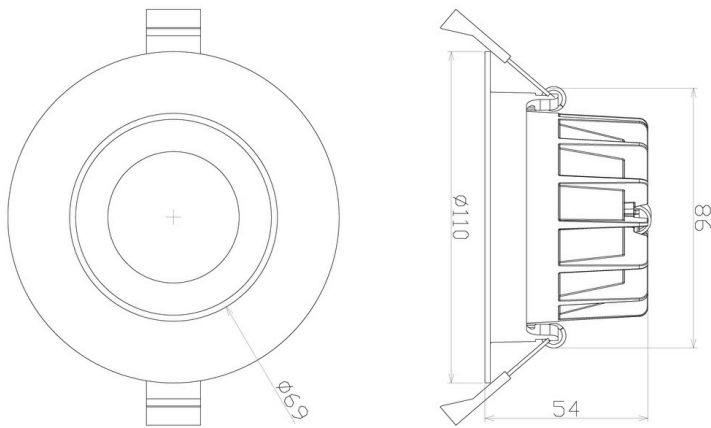

EDGE
LIGHTING

VEGA 90

Vega is a commercial range of LED downlights for ambient lighting in plaster ceilings. Protected to IP54 and IK06 with choice of reflector finishes, the 90 is our small size for circulation spaces.

TECHNICAL INFORMATION

Installation	Recessed (R)
Body Colour	White (W)
Dimensions	Ø110mm x 54mm
Lumen Output	700lm (6W), 1000lm (8W), 1200lm (10W), 1600lm (13W), or 1800lm (15W)
Colour Temperature	3000K, 4000K
Colour Rendering Index	CRI90
Optical Distribution	Medium Beam (MB)
Ingress Protection	IP54
Controls	Fixed Output (FO), DALI (DD), Q-Sense (QS) or Casambi (CS)
Emergency	3 Hour Emergency (EM3) or DALI Emergency (EMD)
Accessories	White Reflector (WR), Black Reflector (BR), Satin Reflector (SR)

DIMENSIONS

PRODUCT SHOWCASE

PRODUCT CODE

VEGA90/R/W/1600LM/4000K/90/MB/54/DD

VEGA 90, recessed, white finish, 1600 lumens, 4000K, CRI90, medium beam, IP54 rated, DALI dimming

SPECIFICATIONS MAY BE ALTERED WITHOUT ADVANCE NOTICE.