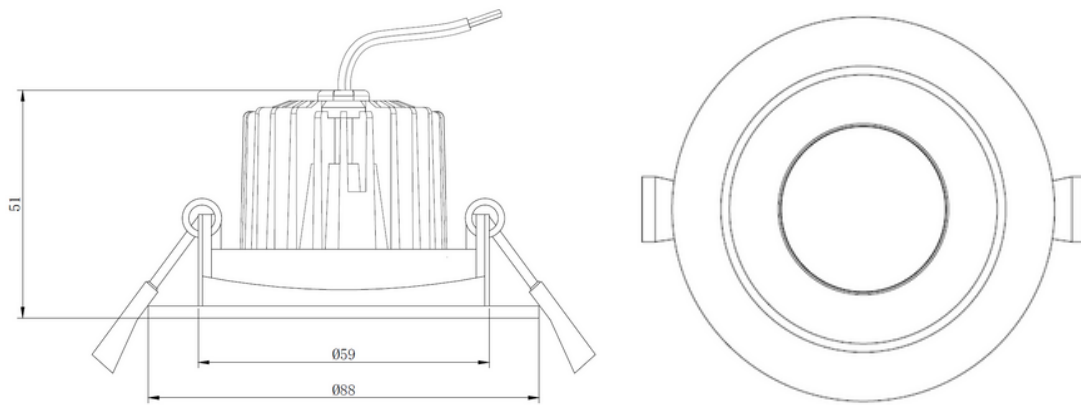

EDGE LIGHTING

ALTERA R75

The Altera range is a modular LED engine & housing combination, for fast-fit solutions and easy maintenance. The R75 is tiltable up to 35 degrees for acute spotlighting, with shallow depth for busy ceiling voids.

TECHNICAL INFORMATION

Installation	Recessed (R)
Body Colour	White (W)
Dimensions	Ø88mm x 51mm
Lumen Output	1000lm (9W)
Colour Temperature	2700K, 3000K or 4000K
Colour Rendering Index	CRI90
Optical Distribution	Wide Beam (WB)
Ingress Protection	IP20
Controls	Fixed Output (FO), DALI (DD), Q-Sense (QS) or Casambi (CS)
Emergency	-
Accessories	-

DIMENSIONS

PRODUCT SHOWCASE

PRODUCT CODE

ALTR75/R/W/1000LM/3000K/90/WB/20/DD

Altera R75, recessed, white finish, 1000 lumens, 3000K, CRI90, wide beam, IP20 rated, DALI dimming

SPECIFICATIONS MAY BE ALTERED WITHOUT ADVANCE NOTICE.