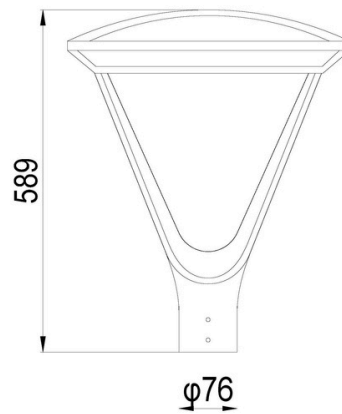

AEROVA

Elegantly curved by design with no upward light, the AeroVA is the design choice for modern outdoor spaces. Slimline profile reduces windage and hinged for toolless maintenance, this is a product built to last in demanding environments.

TECHNICAL INFORMATION

Installation	Post Top (PT)
Body Colour	Black (B)
Dimensions	Ø479mm x 589mm
Lumen Output	8400lm (60W)
Colour Temperature	3000K or 4000K
Colour Rendering Index	CRI70
Optical Distribution	Asymmetric Wide (AW)
Ingress Protection	IP66
Controls	Fixed Output (FO) or DALI (DD)
Emergency	-
Accessories	Photocell (PC)

DIMENSIONS

PRODUCT SHOWCASE

PRODUCT CODE

AEROVA/PT/B/8400LM/4000K/70/AW/66/DD

Aerova, post top, black finish, 8400 lumens, 4000K, CRI70, asymmetric wide, IP66 rated, DALI Dimming

SPECIFICATIONS MAY BE ALTERED WITHOUT ADVANCE NOTICE.