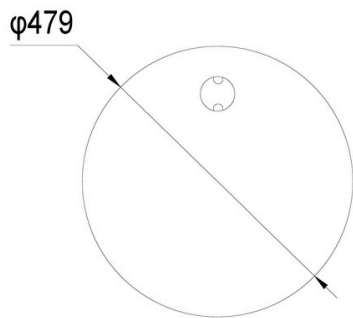

TECHNICAL INFORMATION

Installation	Post Top (PT)
Body Colour	Black (B)
Dimensions	Ø479mm x 589mm
Lumen Output	8400lm (60W)
Colour Temperature	3000K or 4000K
Colour Rendering Index	CRI70
Optical Distribution	Asymmetric Wide (AW)
Ingress Protection	IP66
Controls	Fixed Output (FO) or DALI (DD)
Emergency	-
Accessories	Photocell (PC)

DIMENSIONS

PRODUCT SHOWCASE

PRODUCT CODE

AEROVA/PT/B/8400LM/4000K/70/AW/66/DD

Aerova, post top, black finish, 8400 lumens, 4000K, CRI70, asymmetric wide, IP66 rated, DALI Dimming

SPECIFICATIONS MAY BE ALTERED WITHOUT ADVANCE NOTICE.