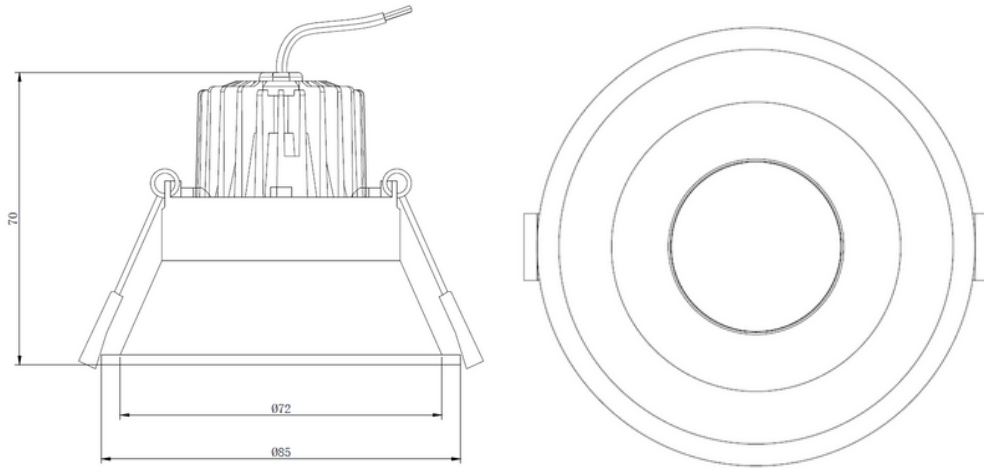

EDGE LIGHTING

ALTERA D75

The Altera range is a modular LED engine & housing combination, for fast-fit solutions and easy maintenance. The D75 is a deep set profile to provide an ambient glow on the housing whilst reducing glare in the room.

TECHNICAL INFORMATION

Installation	Recessed (R)
Body Colour	White (W)
Dimensions	Ø85mm x 70mm
Lumen Output	1000lm (9W)
Colour Temperature	2700K, 3000K or 4000K
Colour Rendering Index	CRI90
Optical Distribution	Wide Beam (WB)
Ingress Protection	IP20
Controls	Fixed Output (FO), DALI (DD), Q-Sense (QS) or Casambi (CS)
Emergency	3 Hour Emergency (EM3) or DALI Emergency (EMD)
Accessories	-

DIMENSIONS

PRODUCT SHOWCASE

PRODUCT CODE

ALTRD75/R/W/1000LM/3000K/90/WB/20/DD

Altera D75, recessed, white finish, 1000 lumens, 3000K, CRI90, wide beam, IP20 rated, DALI dimming

SPECIFICATIONS MAY BE ALTERED WITHOUT ADVANCE NOTICE.