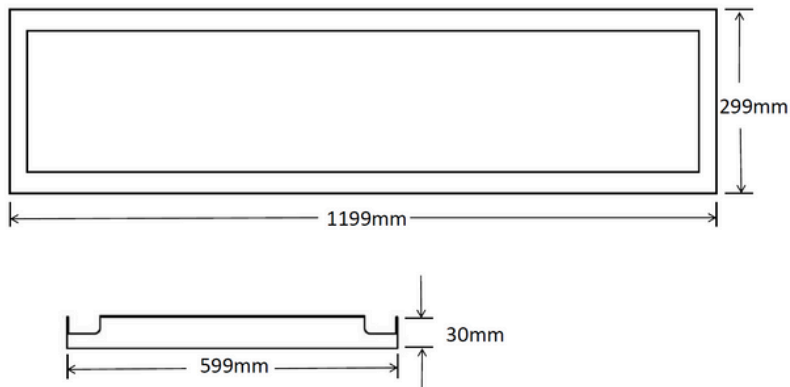

CGPANEL 312

CGPanels are designed to integrate with a wide range of ceiling systems for toolless installation, such as clip-in, plank, and c-channel. All our panels are backlit as standard for premium efficiency and longevity.

TECHNICAL INFORMATION

Installation	SAS120/SAS150 (S150) SAS330 (S330)
Body Colour	White (W)
Dimensions	299mm x 1199mm x 30mm
Lumen Output	3600lm (24W)
Colour Temperature	4000K
Colour Rendering Index	CRI90
Optical Distribution	Microprism Diffuser (MP)
Ingress Protection	IP20
Controls	Fixed Output (FO), DALI (DD) or Casambi (CS)
Emergency	3 Hour Emergency (EM3) or DALI Emergency (EMD)
Accessories	-

DIMENSIONS

PRODUCT SHOWCASE

PRODUCT CODE

CGP312/R/W/3600LM/4000K/90/MP/20/DD

CGPanel 312, recessed, white finish, 3600 lumens, 4000K, CRI90, microprism diffuser, IP20 rated, DALI dimming

SPECIFICATIONS MAY BE ALTERED WITHOUT ADVANCE NOTICE.