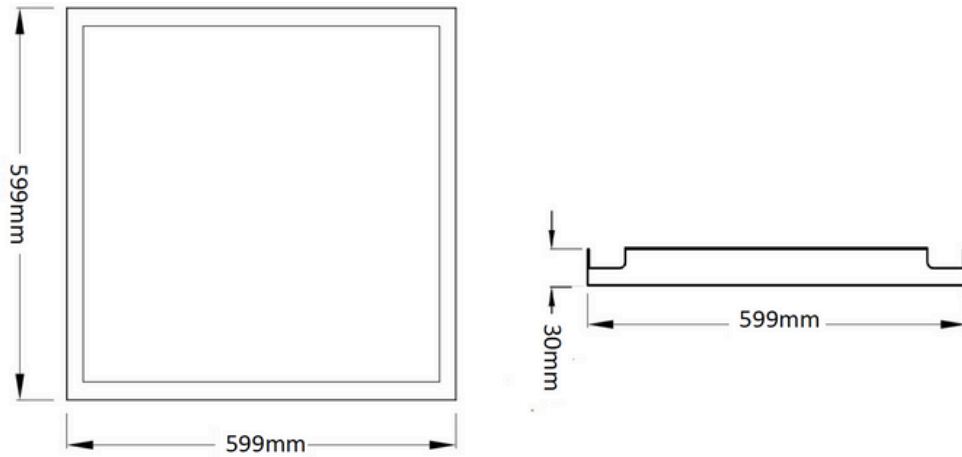

EDGE
LIGHTING

CGPANEL 66

CGPanels are designed to integrate with a wide range of ceiling systems for toolless installation, such as clip-in, plank, and c-channel. All our panels are backlit as standard for premium efficiency and longevity.

TECHNICAL INFORMATION

Installation	SAS120/SAS150 (S150)
Body Colour	White (W)
Dimensions	599mm x 599mm x 30mm
Lumen Output	3600lm (24W)
Colour Temperature	4000K
Colour Rendering Index	CRI90
Optical Distribution	Microprism Diffuser (MP)
Ingress Protection	IP20
Controls	Fixed Output (FO), DALI (DD) or Casambi (CS)
Emergency	3 Hour Emergency (EM3) or DALI Emergency (EMD)
Accessories	-

DIMENSIONS

PRODUCT SHOWCASE

PRODUCT CODE

CGP66/R/W/3600LM/4000K/90/MP/20/DD

CGPanel 66, recessed, white finish, 3600 lumens, 4000K, CRI90, microprism diffuser, IP20 rated, DALI dimming

SPECIFICATIONS MAY BE ALTERED WITHOUT ADVANCE NOTICE.