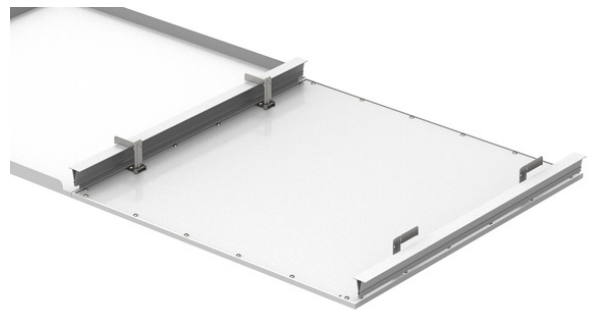

EDGE
LIGHTING

CGPANEL 66

CGPanels are designed to integrate with a wide range of ceiling systems for toolless installation, such as clip-in, plank, and c-channel. All our panels are backlit as standard for premium efficiency and longevity.

TECHNICAL INFORMATION

Installation	SAS120/SAS150 (S150)
Body Colour	White (W)
Dimensions	599mm x 599mm x 30mm
Lumen Output	3600lm (24W)
Colour Temperature	4000K
Colour Rendering Index	CRI90
Optical Distribution	Microprism Diffuser (MP)
Ingress Protection	IP20
Controls	Fixed Output (FO), DALI (DD) or Casambi (CS)
Emergency	3 Hour Emergency (EM3) or DALI Emergency (EMD)
Accessories	-

DIMENSIONS

PRODUCT SHOWCASE

PRODUCT CODE

CGP66/R/W/3600LM/4000K/90/MP/20/DD

CGPanel 66, recessed, white finish, 3600 lumens, 4000K, CRI90, microprism diffuser, IP20 rated, DALI dimming

SPECIFICATIONS MAY BE ALTERED WITHOUT ADVANCE NOTICE.