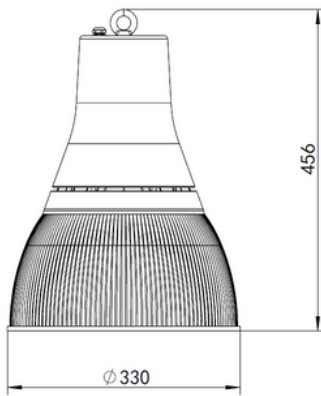

DOMEO

Domeo is a general-purpose lowbay with wide distribution, typically suspended at 3m to 6m, offering comfort illuminance for both warehousing and retail parks.

TECHNICAL INFORMATION

Installation	Suspended (SS)
Body Colour	Grey (G)
Dimensions	Ø330mm x 456mm
Lumen Output	3250lm (25W), 5200lm (40W), 7800lm (60W) or 10400lm (80W)
Colour Temperature	3000K or 4000K
Colour Rendering Index	CRI80
Optical Distribution	Flood (FL)
Ingress Protection	IP20
Controls	Fixed Output (FO) or DALI (DD)
Emergency	3 Hour Emergency (EM3) or DALI Emergency (EMD)
Accessories	

DIMENSIONS

PRODUCT SHOWCASE

PRODUCT CODE

DOME0/SS/G/10400LM/4000K/80/FL/IP20/DD

Domeo, suspended, grey finish, 10400 lumens, 4000K, CRI80, flood, IP20 rated, DALI dimming

SPECIFICATIONS MAY BE ALTERED WITHOUT ADVANCE NOTICE.