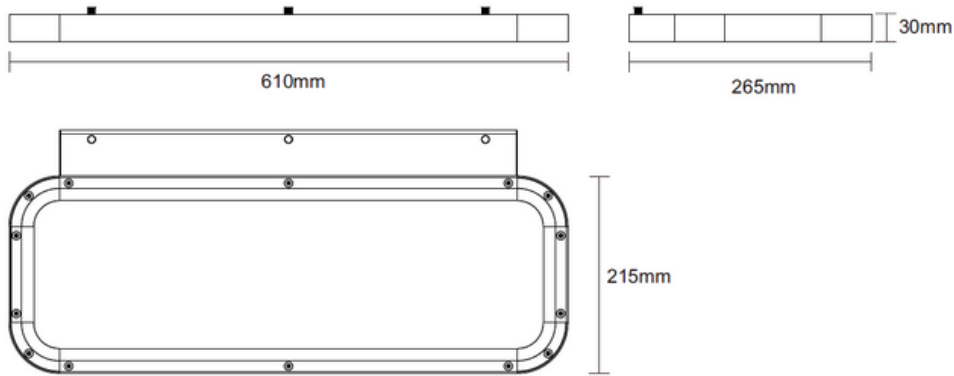

### TECHNICAL INFORMATION

<b>Installation</b>	Surface Mounted (SM)
<b>Body Colour</b>	White (W), Black (B) or Silver (S)
<b>Dimensions</b>	610mm x 265mm x 30mm
<b>Lumen Output</b>	3600lm (40W) (Direct/Indirect)
<b>Colour Temperature</b>	3000K, 4000K or 6000K
<b>Colour Rendering Index</b>	CRI90
<b>Optical Distribution</b>	Microprism Diffuser (MP)
<b>Ingress Protection</b>	IP20
<b>Controls</b>	Fixed Output (FO) or DALI (DD)
<b>Emergency</b>	3 Hour Emergency (EM3) or DALI Emergency (EMD)
<b>Accessories</b>	-

## DIMENSIONS