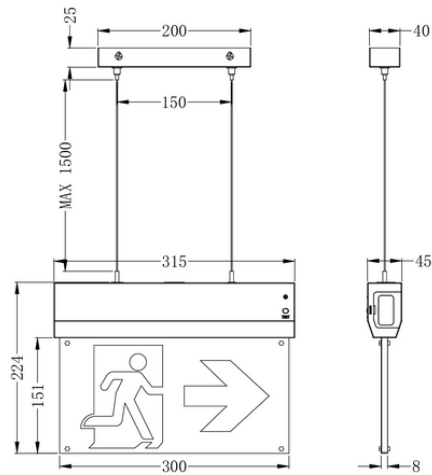

## ESQAPE DROP

Drop is a 2-sided suspended exit sign for high ceiling applications and is compliant up to 30m viewing distance. Self-test as standard with long lasting lithium batteries for peace of mind.

### TECHNICAL INFORMATION

<b>Installation</b>	Suspended (SS)
<b>Body Colour</b>	White (W) or Black (B)
<b>Dimensions</b>	315mm x 223mm x 45mm
<b>Wattage</b>	1W
<b>Discharge Duration</b>	3 Hours
<b>Test Mode</b>	Auto Test (AT) or DALI Emergency (EMD)
<b>Viewing Distance</b>	30m
<b>Ingress Protection</b>	IP20
<b>Battery Type</b>	LiFePO4 6.4V 1500mAh
<b>ISO Legends Supplied</b>	Arrow Left/Right and Arrow Up
<b>Accessories</b>	-

## DIMENSIONS