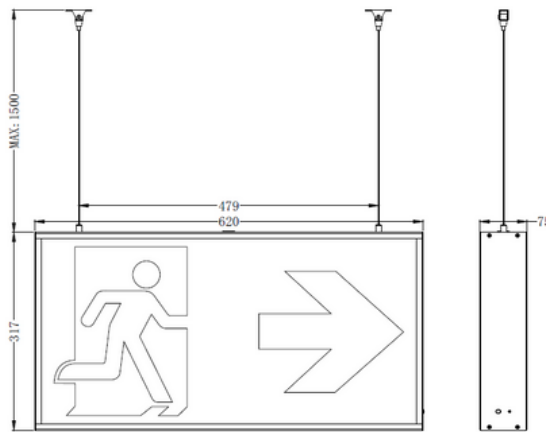

EDGE
LIGHTING

ESQAPE ELEVATE

Elevate is a 2-sided suspended exit sign for industrial applications and is compliant up to 60m viewing distance. Auto-test as standard with long lasting lithium batteries for peace of mind.

TECHNICAL INFORMATION

Installation	Suspended (SS)
Body Colour	White (W) or Black (B)
Dimensions	620mm x 317mm x 75mm
Wattage	(5W)
Discharge Duration	3 Hours
Test Mode	Auto Test (AT) or DALI Emergency (EMD)
Viewing Distance	30m
Ingress Protection	IP20
Battery Type	LiFePO4 6.4V 3200mAh
ISO Legends Supplied	Arrow Left/Right and Arrow Up
Accessories	-

DIMENSIONS

PRODUCT SHOWCASE

PRODUCT CODE

ESQPELV/SS/W/AT/20

Esqape Elevate, suspended, white finish, automatic test, IP20 rated

SPECIFICATIONS MAY BE ALTERED WITHOUT ADVANCE NOTICE.

Contact us for more information