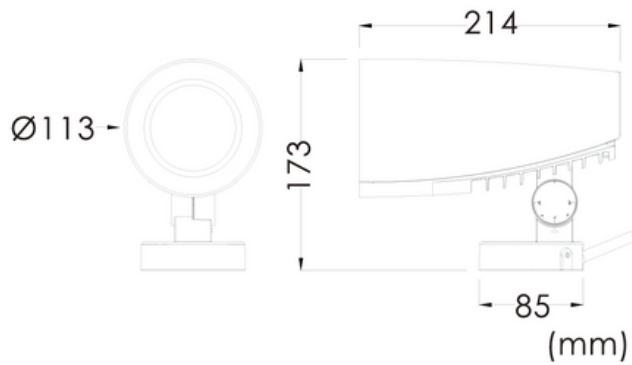

TECHNICAL INFORMATION

Installation	Surface Mounted (SM)
Body Colour	Black (B)
Dimensions	Ø113mm x 214mm x 173mm
Lumen Output	3400lm (40W)
Colour Temperature	3000K or 4000K
Colour Rendering Index	CRI80
Optical Distribution	Medium Beam (MB)
Ingress Protection	IP65
Controls	Fixed Output (FO) or DALI (DD)
Emergency	3 Hour Emergency (EM3) or DALI Emergency (EMD)
Accessories	Honeycomb (HC), Pole Clamp 60mm (PC60)

DIMENSIONS

PRODUCT SHOWCASE

PRODUCT CODE

FQS/S3/SM/B/3400LM/4000K/80/MB/65/DD

Foqus S3, surface mounted, black finish, 3400 lumens, 4000K, CRI80, medium beam, IP65 rated, DALI dimming

SPECIFICATIONS MAY BE ALTERED WITHOUT ADVANCE NOTICE.