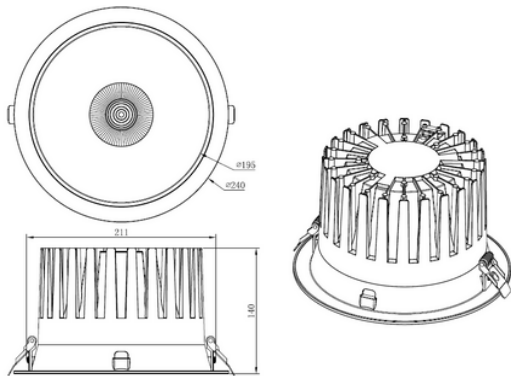

TECHNICAL INFORMATION

Installation	Recessed (R)
Body Colour	White (W)
Dimensions	Ø240mm x 140mm
Lumen Output	2000lm (23W), 3000lm (34W) or 4500lm (50W)
Colour Temperature	3000K or 4000K
Colour Rendering Index	CRI90
Optical Distribution	Medium Beam (MB) or Wide Beam (WB)
Ingress Protection	IP20
Controls	Fixed Output (FO), DALI (DD), Master Connect (MC) or HubSense (HS)
Emergency	3 Hour Emergency (EM3) or DALI Emergency (EMD)
Accessories	White Reflector (WR), Black Reflector (BR), Satin Reflector (SR)

DIMENSIONS

Cut-out

277mm x 41mm

PRODUCT SHOWCASE

PRODUCT CODE

LED220/R/W/2000LM/4000K/90/MB/54/DD

Ledteq 220, recessed, white finish, 2000 lumens, 4000K, CRI90, medium beam, IP54 rated, DALI dimming

SPECIFICATIONS MAY BE ALTERED WITHOUT ADVANCE NOTICE.