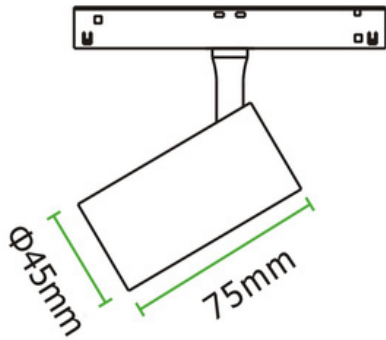

## MINITRAQ 45

Our Minitraq spotlights harnesses anti-glare design in a precisely spun aluminium body for minimal fuss. The 45 is the mid-size in the range, for general purpose spotlighting in a wide range of environments.

### TECHNICAL INFORMATION

<b>Installation</b>	Track Mounted (TM)
<b>Body Colour</b>	White (W) or Black (B)
<b>Dimensions</b>	Ø45mm x 70mm
<b>Lumen Output</b>	600lm (7W) or 850lm (10W)
<b>Colour Temperature</b>	3000K or 4000K
<b>Colour Rendering Index</b>	CRI90
<b>Optical Distribution</b>	Narrow Beam (NB) or Medium Beam (MB)
<b>Ingress Protection</b>	IP20
<b>Controls</b>	DALI (DD)
<b>Emergency</b>	-
<b>Accessories</b>	-

## DIMENSIONS