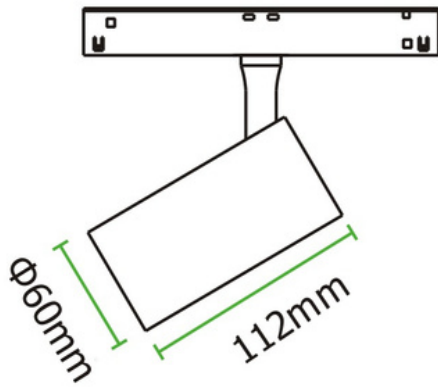

EDGE
LIGHTING

MINITRAQ 60

Our Minitraq spotlights harnesses anti-glare design in a precisely spun aluminium body for minimal fuss. The 60 is the largest in the range, for ambient lighting and wall washing.

TECHNICAL INFORMATION

Installation	Track Mounted (TM)
Body Colour	White (W) or Black (B)
Dimensions	Ø60mm x 112mm
Lumen Output	1000lm (11W), 1350lm (15W) or 1500lm (17W)
Colour Temperature	3000K or 4000K
Colour Rendering Index	CRI90
Optical Distribution	Medium Beam (MB) or Wide Beam (WB)
Ingress Protection	IP20
Controls	DALI (DD)
Emergency	-
Accessories	-

DIMENSIONS

PRODUCT SHOWCASE

PRODUCT CODE

MIN60/TM/B/1500LM/4000K/90/WB/20/DD

Minitraq 60, track mounted, black finish, 1500 lumens, 4000K, CRI90, wide beam, IP20 rated, DALI dimming

SPECIFICATIONS MAY BE ALTERED WITHOUT ADVANCE NOTICE.