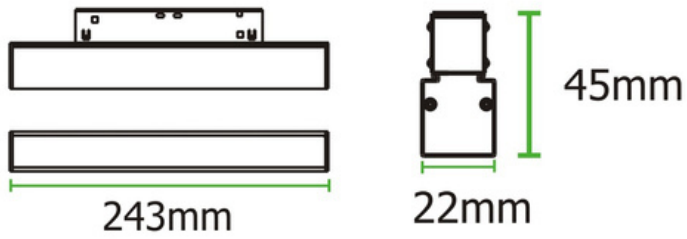

EDGE
LIGHTING

MINITRAQ BLADE 1

The Minitraq Blade is a uniform frosted lit section, available in three compact lengths for modular design. The Blade 1 provides low level ambient illumination in a short length as a delicate design element.

TECHNICAL INFORMATION

Installation	Track Mounted (TM)
Body Colour	White (W) or Black (B)
Dimensions	243mm x 22mm x 45mm
Lumen Output	700lm (8W)
Colour Temperature	3000K or 4000K
Colour Rendering Index	CRI90
Optical Distribution	Opal Diffuser (OP)
Ingress Protection	IP20
Controls	DALI (DD)
Emergency	-
Accessories	-

DIMENSIONS

PRODUCT SHOWCASE

PRODUCT CODE

MINB1/TM/B/700LM/4000K/90/OP/20/DD

Minitraq Blade 1, track mounted, black finish, 700 lumens, 4000K, CRI90, opal diffuser, IP20 rated, DALI dimming

SPECIFICATIONS MAY BE ALTERED WITHOUT ADVANCE NOTICE.