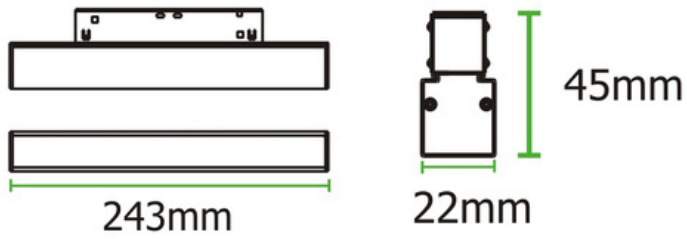

MINITRAQ BLADE 1

The Minitraq Blade is a uniform frosted lit section, available in three compact lengths for modular design. The Blade 1 provides low level ambient illumination in a short length as a delicate design element.

TECHNICAL INFORMATION

Installation	Track Mounted (TM)
Body Colour	White (W) or Black (B)
Dimensions	243mm x 22mm x 45mm
Lumen Output	700lm (8W)
Colour Temperature	3000K or 4000K
Colour Rendering Index	CRI90
Optical Distribution	Opal Diffuser (OP)
Ingress Protection	IP20
Controls	DALI (DD)
Emergency	-
Accessories	-

DIMENSIONS

PRODUCT SHOWCASE

PRODUCT CODE

MINB1/TM/B/700LM/4000K/90/OP/20/DD

Minitraq Blade 1, track mounted, black finish, 700 lumens, 4000K, CRI90, opal diffuser, IP20 rated, DALI dimming

SPECIFICATIONS MAY BE ALTERED WITHOUT ADVANCE NOTICE.