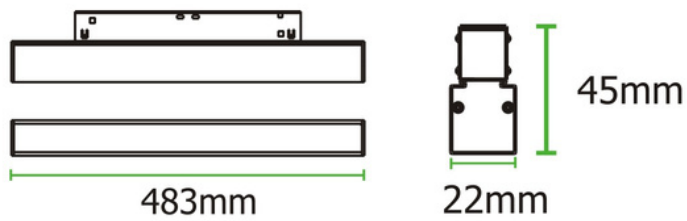

## MINITRAQ BLADE 2

The Minitraq Blade is a uniform frosted lit section, available in three compact lengths for modular design. The Blade 2 provides a soft ambient illumination for general hospitality and leisure spaces.

### TECHNICAL INFORMATION

<b>Installation</b>	Track Mounted (TM)
<b>Body Colour</b>	White (W) or Black (B)
<b>Dimensions</b>	483mm x 22mm x 45mm
<b>Lumen Output</b>	1400lm (16W)
<b>Colour Temperature</b>	3000K or 4000K
<b>Colour Rendering Index</b>	CRI90
<b>Optical Distribution</b>	Opal Diffuser (OP)
<b>Ingress Protection</b>	IP20
<b>Controls</b>	DALI (DD)
<b>Emergency</b>	-
<b>Accessories</b>	-

## DIMENSIONS