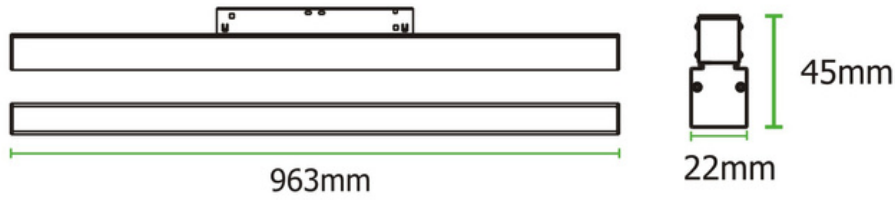

MINITRAQ BLADE 3

The Minitraq Blade is a uniform frosted lit section, available in three compact lengths for modular design. The Blade 3 is the longest length in the range for continuously illuminated runs with unobstructed light.

TECHNICAL INFORMATION

Installation	Track Mounted (TM)
Body Colour	White (W) or Black (B)
Dimensions	963mm x 22mm x 45mm
Lumen Output	2100lm (24W)
Colour Temperature	3000K or 4000K
Colour Rendering Index	CRI90
Optical Distribution	Opal Diffuser (OP)
Ingress Protection	IP20
Controls	DALI (DD)
Emergency	-
Accessories	-

DIMENSIONS

PRODUCT SHOWCASE

PRODUCT CODE

MINB3/TM/B/2100LM/4000K/90/OP/20/DD

Minitraq Blade 3, track mounted, black finish, 2100 lumens, 4000K, CRI90, opal diffuser, IP20 rated, DALI dimming

SPECIFICATIONS MAY BE ALTERED WITHOUT ADVANCE NOTICE.