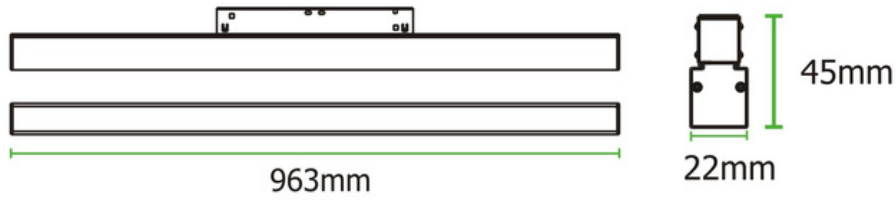

MINITRAQ BLADE 3

The Minitraq Blade is a uniform frosted lit section, available in three compact lengths for modular design. The Blade 3 is the longest length in the range for continuously illuminated runs with unobstructed light.

TECHNICAL INFORMATION

Installation	Track Mounted (TM)
Body Colour	White (W) or Black (B)
Dimensions	963mm x 22mm x 45mm
Lumen Output	2100lm (24W)
Colour Temperature	3000K or 4000K
Colour Rendering Index	CRI90
Optical Distribution	Opal Diffuser (OP)
Ingress Protection	IP20
Controls	DALI (DD)
Emergency	-
Accessories	-

DIMENSIONS

PRODUCT SHOWCASE

PRODUCT CODE

MINB3/TM/B/2100LM/4000K/90/OP/20/DD

Minitraq Blade 3, track mounted, black finish, 2100 lumens, 4000K, CRI90, opal diffuser, IP20 rated, DALI dimming

SPECIFICATIONS MAY BE ALTERED WITHOUT ADVANCE NOTICE.