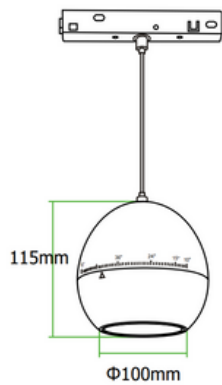

## MINITRAQ CYCLO

Tooled so you can easily twist the dial to adjust the beam angle, Cyclo is the ideal choice for ambient lighting in dynamic spaces such as exhibits, seasonal retail and multifunctional spaces.

### TECHNICAL INFORMATION

<b>Installation</b>	Track Mounted (TM)
<b>Body Colour</b>	White (W) or Black (B)
<b>Dimensions</b>	100mm x 115mm
<b>Lumen Output</b>	900lm (10W)
<b>Colour Temperature</b>	3000K or 4000K
<b>Colour Rendering Index</b>	CRI90
<b>Optical Distribution</b>	Zoomable (ZM)
<b>Ingress Protection</b>	IP20
<b>Controls</b>	DALI (DD)
<b>Emergency</b>	-
<b>Accessories</b>	-

## DIMENSIONS