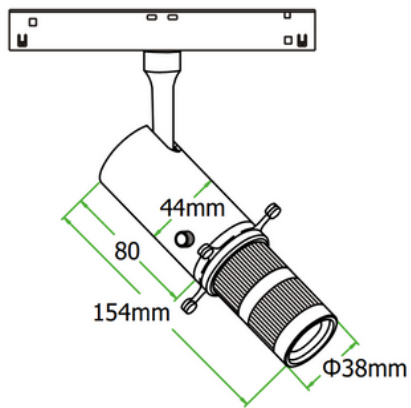

EDGE
LIGHTING

MINITRAQ OPTIQ

The Optiq is specially designed for ultimate beam angle manipulation, for precise sharp cutoff and shaping, ideal for exhibition spaces and illumination of key design elements.

TECHNICAL INFORMATION

Installation	Track Mounted (TM)
Body Colour	White (W) or Black (B)
Dimensions	154mm x 80mm x 38mm
Lumen Output	700lm (12W)
Colour Temperature	3000K or 4000K
Colour Rendering Index	CRI90
Optical Distribution	Zoomable (ZM)
Ingress Protection	IP20
Controls	DALI (DD)
Emergency	-
Accessories	-

DIMENSIONS

PRODUCT SHOWCASE

PRODUCT CODE

MINOPTQ/TM/B/700LM/4000K/90/ZM/20/DD

Minitraq Optiq, track mounted, black finish, 700 lumens, 4000K, CRI90, zoomable, IP20 rated, DALI dimming

SPECIFICATIONS MAY BE ALTERED WITHOUT ADVANCE NOTICE.