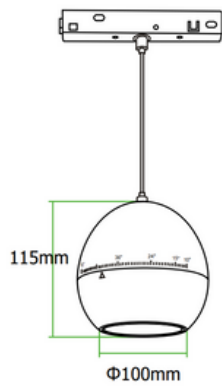

EDGE
LIGHTING

MINITRAQ ORBLE

Tooled so you can easily twist the dial to adjust the beam angle, Orble is the ideal choice for ambient lighting in dynamic spaces such as exhibits, seasonal retail and multifunctional spaces.

TECHNICAL INFORMATION

Installation	Track Mounted (TM)
Body Colour	White (W) or Black (B)
Dimensions	100mm x 115mm
Lumen Output	900lm (10W)
Colour Temperature	3000K or 4000K
Colour Rendering Index	CRI90
Optical Distribution	Zoomable (ZM)
Ingress Protection	IP20
Controls	DALI (DD)
Emergency	-
Accessories	-

DIMENSIONS

PRODUCT SHOWCASE

PRODUCT CODE

MINORBLE/TM/B/900LM/4000K/90/ZM/20/DD

Minitraq Orble, track mounted, black finish, 900 lumens, 4000K, CRI90, zoomable, IP20 rated, DALI dimming

SPECIFICATIONS MAY BE ALTERED WITHOUT ADVANCE NOTICE.