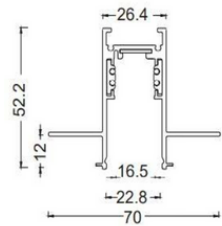

TRACK COMPONENTS

FL - Left feeder & end
FR - Right feeder & end

M- Middle Connector

CT - Concealed T
Connector W/power
joiner

CX - Concealed X
Connector w/power
joiner

HL - Horizontal L
connector w/power
joiner

TM- Track middle
connecting piece

V90- Vertical corner
connector w/power
joiner

TL - Track L
Connecting piece