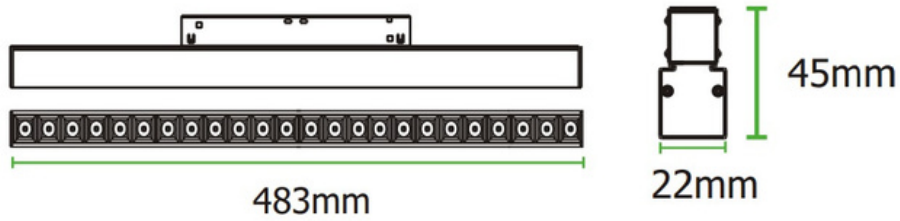

MINITRAQ PIXEL 2

The Minitraq Pixel is the ideal choice for ultimate glare control and stealth-like illumination. The Pixel 2 provides a pool of light below for general illumination of workspaces.

TECHNICAL INFORMATION

Installation	Track Mounted (TM)
Body Colour	White (W) or Black (B)
Dimensions	483mm x 22mm x 45mm
Lumen Output	1400lm (16W)
Colour Temperature	3000K or 4000K
Colour Rendering Index	CRI90
Optical Distribution	Narrow Beam (NB)
Ingress Protection	IP20
Controls	DALI (DD)
Emergency	-
Accessories	-

DIMENSIONS

PRODUCT SHOWCASE

PRODUCT CODE

MINP2/TM/B/1400LM/4000K/90/NB/20/DD

Minitraq Pixel 2, track mounted, black finish, 1400 lumens, 4000K, CRI90, narrow beam, IP20 rated, DALI dimming

SPECIFICATIONS MAY BE ALTERED WITHOUT ADVANCE NOTICE.