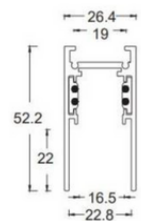

MINITRAQ S48

48v DALI magnetic track is the minimalist design choice for a flexible and sleek lighting system. S48 is suspended or ceiling mounted with a diverse range of lighting options, ideal for workplace and hospitality.

TRACK COMPONENTS

FL - Left feeder & end
FR - Right feeder & end

M- Middle Connector

CT - Concealed T Connector

CX - Concealed X connector w/power joiner

HL - Horizontal L connector

V90- Vertical corner connector w/power joiner

TM- Track middle connecting piece

SB - Suspended with fixing bracket

TL - Track L Connecting piece