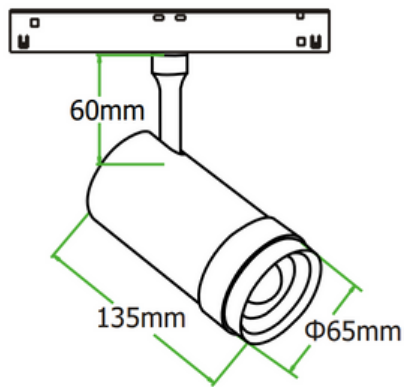

EDGE
LIGHTING

MINITRAQ ZOOM

Tooled so you can easily twist the dial to adjust the beam angle, Zoom is the ideal choice for targeted spotlighting in dynamic spaces such as exhibits, seasonal retail and multifunctional spaces.

TECHNICAL INFORMATION

Installation	Track Mounted (TM)
Body Colour	White (W) or Black (B)
Dimensions	Ø65mm x 135mm
Lumen Output	1200lm (14W)
Colour Temperature	3000K or 4000K
Colour Rendering Index	CRI90
Optical Distribution	Zoomable (ZM)
Ingress Protection	IP20
Controls	DALI (DD)
Emergency	-
Accessories	-

DIMENSIONS

PRODUCT SHOWCASE

PRODUCT CODE

MINZM/TM/B/1200LM/4000K/90/ZM/20/DD

Minitraq Zoom, track mounted, black finish, 1200 lumens, 4000K, CRI90, zoomable, IP20 rated, DALI dimming

SPECIFICATIONS MAY BE ALTERED WITHOUT ADVANCE NOTICE.