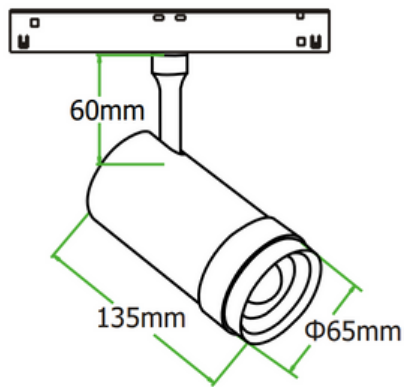

## MINITRAQ ZOOM

Tooled so you can easily twist the dial to adjust the beam angle, Zoom is the ideal choice for targeted spotlighting in dynamic spaces such as exhibits, seasonal retail and multifunctional spaces.

### TECHNICAL INFORMATION

<b>Installation</b>	Track Mounted (TM)
<b>Body Colour</b>	White (W) or Black (B)
<b>Dimensions</b>	Ø65mm x 135mm
<b>Lumen Output</b>	1500lm (18W)
<b>Colour Temperature</b>	3000K or 4000K
<b>Colour Rendering Index</b>	CRI90
<b>Optical Distribution</b>	Zoomable (ZM)
<b>Ingress Protection</b>	IP20
<b>Controls</b>	DALI (DD)
<b>Emergency</b>	-
<b>Accessories</b>	-

## DIMENSIONS