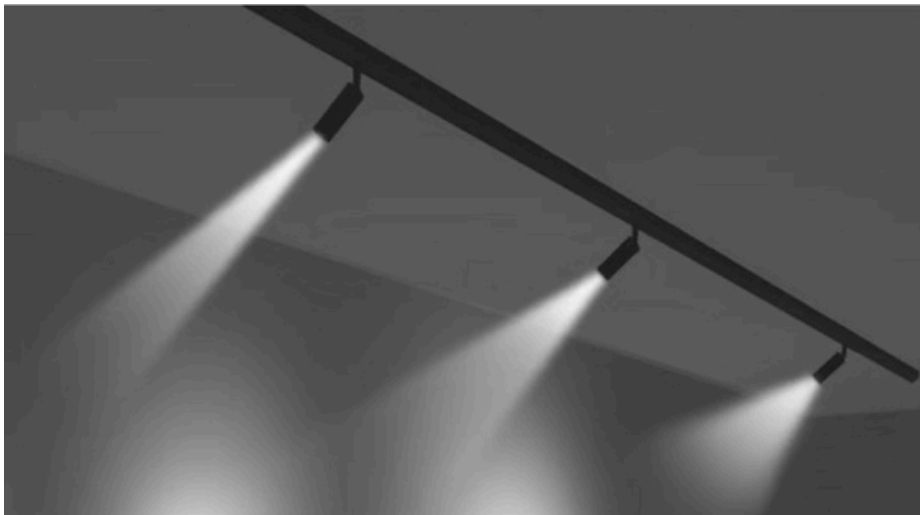

PRODUCT CODE

MINZM/TM/B/1500LM/4000K/90/ZM/20/DD

Minitraq Zoom, track mounted, black finish, 1500 lumens, 4000K, CRI90, zoomable, IP20 rated, DALI dimming

SPECIFICATIONS MAY BE ALTERED WITHOUT ADVANCE NOTICE.

Contact us for more information

☎ 020 8687 0190

✉ sales@edgelighting.co.uk

EDGE
LIGHTING

EDGELIGHTING.CO.UK