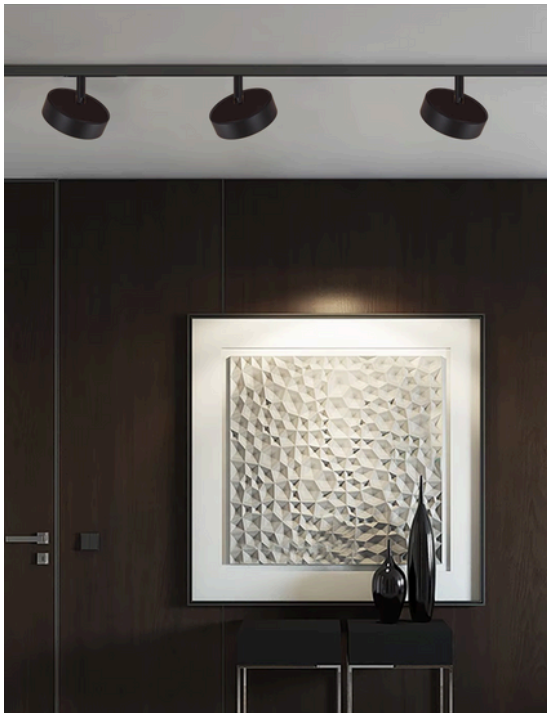

EDGE
LIGHTING

MINITRAQ ARQ

The Arq features a circular array of louvred LED's in a shallow design housing, providing a narrow beam of light for spotlighting without glare, a perfect pairing to the Pixel range of louvred downlight sections.

TECHNICAL INFORMATION

Installation	Track Mounted (TM)
Body Colour	White (W) or Black (B)
Dimensions	Ø95mm x 30mm
Lumen Output	400lm (9W)
Colour Temperature	3000K or 4000K
Colour Rendering Index	CRI90
Optical Distribution	Narrow Beam (NB)
Ingress Protection	IP20
Controls	DALI (DD)
Emergency	-
Accessories	-

DIMENSIONS

PRODUCT SHOWCASE

PRODUCT CODE

MINARQ/TM/B/400LM/4000K/90/NB/20/DD

Minitraq Arq, track mounted, black finish, 400 lumens, 4000K, CRI90, narrow beam, IP20 rated, DALI dimming

SPECIFICATIONS MAY BE ALTERED WITHOUT ADVANCE NOTICE.