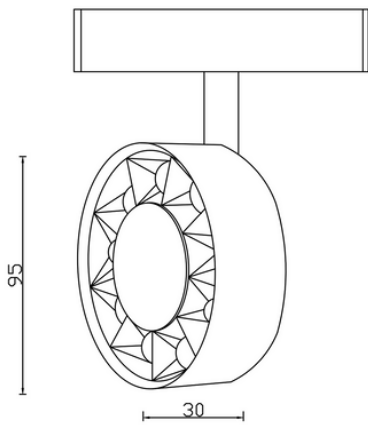

EDGE
LIGHTING

MINITRAQ ARQ

The Arq features a circular array of louvred LED's in a shallow design housing, providing a narrow beam of light for spotlighting without glare, a perfect pairing to the Pixel range of louvred downlight sections.

TECHNICAL INFORMATION

Installation	Track Mounted (TM)
Body Colour	White (W) or Black (B)
Dimensions	Ø95mm x 30mm
Lumen Output	400lm (9W)
Colour Temperature	3000K or 4000K
Colour Rendering Index	CRI90
Optical Distribution	Narrow Beam (NB)
Ingress Protection	IP20
Controls	DALI (DD)
Emergency	-
Accessories	-

DIMENSIONS

PRODUCT SHOWCASE

PRODUCT CODE

MINARQ/TM/B/400LM/4000K/90/NB/20/DD

Minitraq Arq, track mounted, black finish, 400 lumens, 4000K, CRI90, narrow beam, IP20 rated, DALI dimming

SPECIFICATIONS MAY BE ALTERED WITHOUT ADVANCE NOTICE.