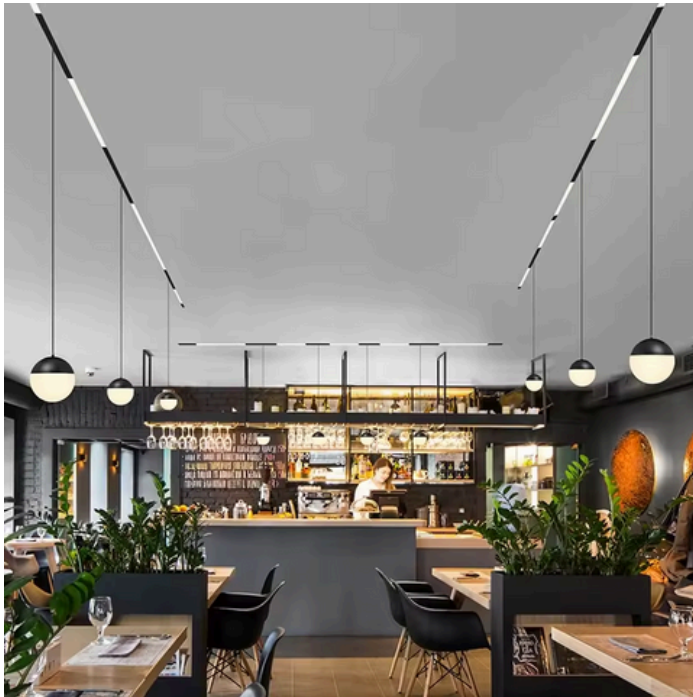

PRODUCT CODE

MINORB/TM/B/500LM/4000K/90/OP/20/DD

Minitraq Orb, track mounted, black finish, 500 lumens, 4000K, CRI90, opal diffuser, IP20 rated, DALI dimming

SPECIFICATIONS MAY BE ALTERED WITHOUT ADVANCE NOTICE.

Contact us for more information

☎ 020 8687 0190

✉ sales@edgelighting.co.uk

EDGE
LIGHTING

EDGELIGHTING.CO.UK