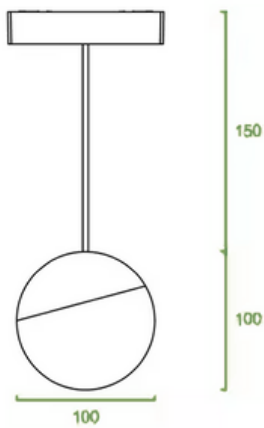

DIMENSIONS

PRODUCT SHOWCASE