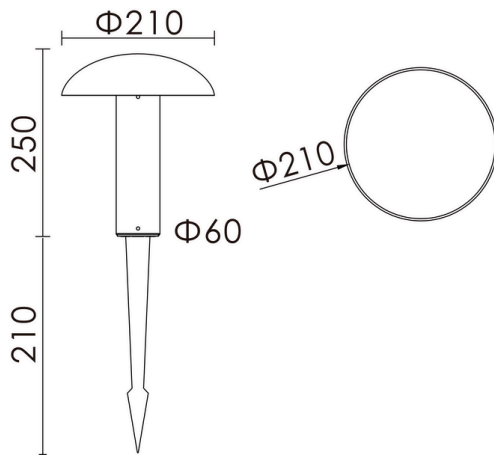

EDGE
LIGHTING

NYTARA

Designed to nestle within or alongside flowerbeds, Nytara discreetly illuminates the surrounding area with a downward, wide glow, highlighting the flora of your landscaping design.

TECHNICAL INFORMATION

Installation	Root Mounted (RM) or Soil Spike (SPK)
Body Colour	Black (B)
Dimensions	Ø210mm x 460mm (including spike)
Lumen Output	900lm (12W) or 2100lm (24W)
Colour Temperature	2700K, 3000K or 4000K
Colour Rendering Index	CRI80
Optical Distribution	360° Distribution (360)
Ingress Protection	IP65
Controls	Fixed Output (FO) or DALI (DD)
Emergency	-
Accessories	-

DIMENSIONS

PRODUCT SHOWCASE

PRODUCT CODE

NYT/RM/B/900LM/3000K/80/360/65/DD

Nytara, root mounted, black finish, 900 lumens, 3000K, CRI80, 360° distribution, IP65 rated, DALI dimming

SPECIFICATIONS MAY BE ALTERED WITHOUT ADVANCE NOTICE.