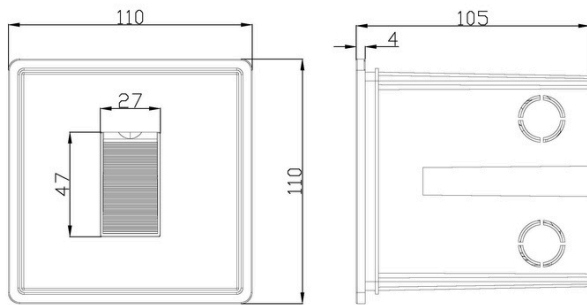

TECHNICAL INFORMATION

Installation	Recessed (R)
Body Colour	Black (B)
Dimensions	110mm x 110mm x 105mm
Lumen Output	300lm (4W)
Colour Temperature	3000K or 4000K
Colour Rendering Index	CRI80
Optical Distribution	Asymmetric Forward (AF)
Ingress Protection	IP65
Controls	Fixed Output (FO) or DALI (DD)
Emergency	-
Accessories	-

DIMENSIONS

Cut-out

102mm x 102mm x 101mm

PRODUCT SHOWCASE

PRODUCT CODE

STRIDE/R/B/300LM/4000K/80/AF/65/DD

Stride, recessed, black finish, 300 lumens, 4000K, CRI80, asymmetric forward, IP65 rated, DALI dimming