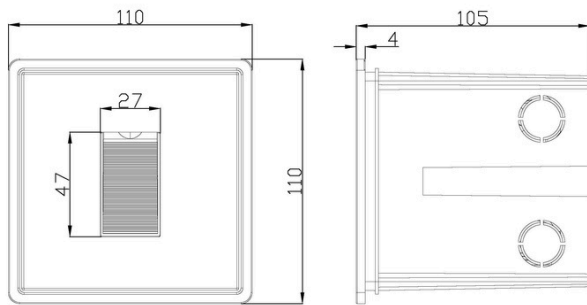

TECHNICAL INFORMATION

Installation	Recessed (R)
Body Colour	Black (B)
Dimensions	110mm x 110mm x 105mm
Lumen Output	300lm (4W)
Colour Temperature	3000K or 4000K
Colour Rendering Index	CRI80
Optical Distribution	Asymmetric Forward (AF)
Ingress Protection	IP65
Controls	Fixed Output (FO) or DALI (DD)
Emergency	-
Accessories	-

DIMENSIONS

Cut-out

102mm x 102mm x 101mm

PRODUCT SHOWCASE

PRODUCT CODE

STRIDE/R/B/300LM/4000K/80/AF/65/DD

Stride, recessed, black finish , 300 lumens, 4000K, CRI80, asymmetric forward, IP65 rated, DALI dimming