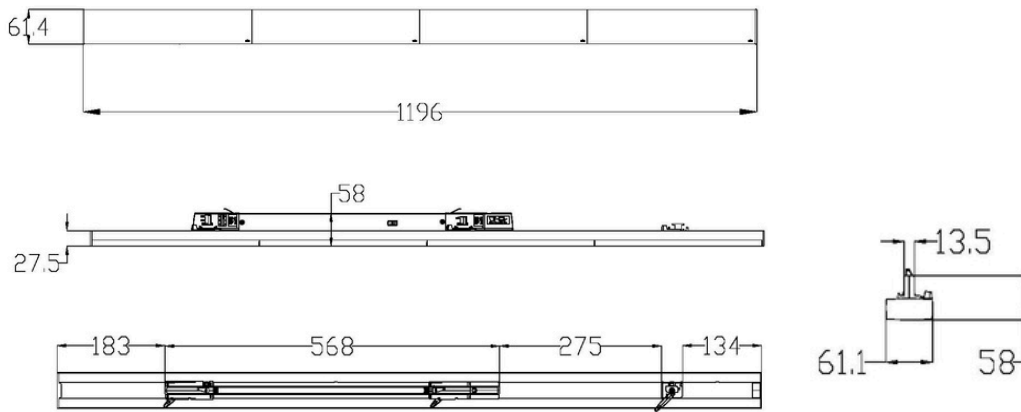

EDGE LIGHTING

TRAQER BLADE

The Blade is a slim profile linear with a wide light distribution, ideal for low ceiling heights and dynamic retail environments. The wraparound style diffuser provides surround illumination and a glow onto the ceiling above for improved comfort.

TECHNICAL INFORMATION

Installation	Track Mounted (TM)
Body Colour	White (W) or Black (B)
Dimensions	1195mm x 30mm x 60mm
Lumen Output	5250lm (35W), 6000lm (40W), 6750lm (45W) or 7500lm (50W)
Colour Temperature	3000K or 4000K
Colour Rendering Index	CRI80
Optical Distribution	Opal Diffuser (OP)
Ingress Protection	IP20
Controls	Fixed Output (FO) or DALI (DD)
Emergency	-
Accessories	-

DIMENSIONS

PRODUCT SHOWCASE

PRODUCT CODE

TRQBL/TM/B/6000LM/4000K/80/OP/20/DD

Traquer Blade, track mounted, black finish, 6000 lumens, 4000K, CRI80, opal diffuser, IP20 rated, DALI dimming

SPECIFICATIONS MAY BE ALTERED WITHOUT ADVANCE NOTICE.