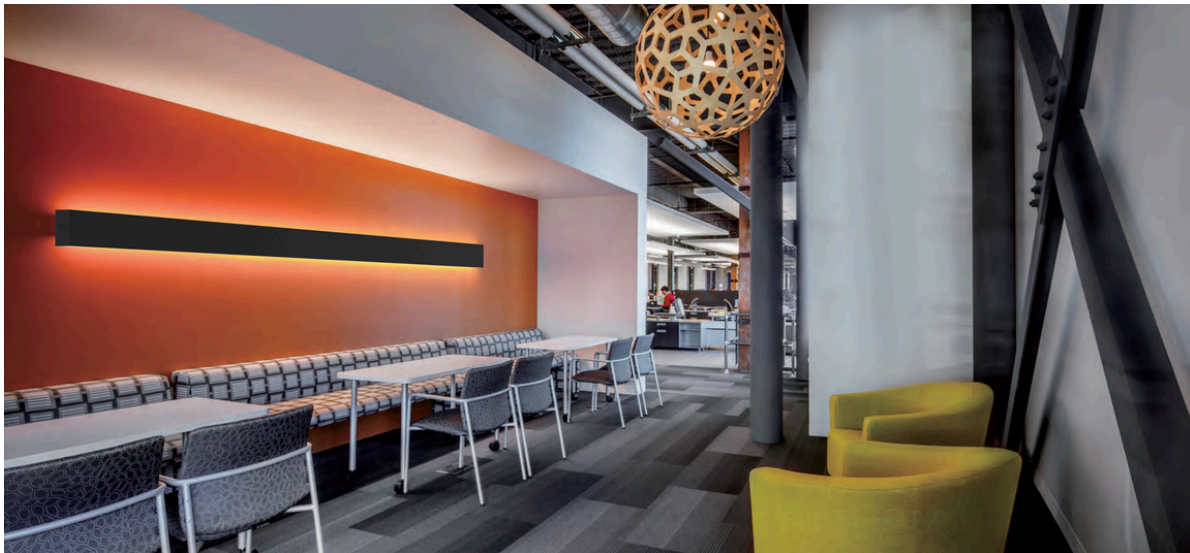

PRODUCT CODE

TWL1210/SM/B/5400LM/4000K/90/OP/20/DD

Twilight 1210, surface mounted, black finish, 5400 lumens, 4000K, CRI90, opal diffuser, IP20 rated, DALI dimming

SPECIFICATIONS MAY BE ALTERED WITHOUT ADVANCE NOTICE.

Contact us for more information

☎ 020 8687 0190

✉ sales@edgelighting.co.uk

EDGE
LIGHTING

EDGELIGHTING.CO.UK