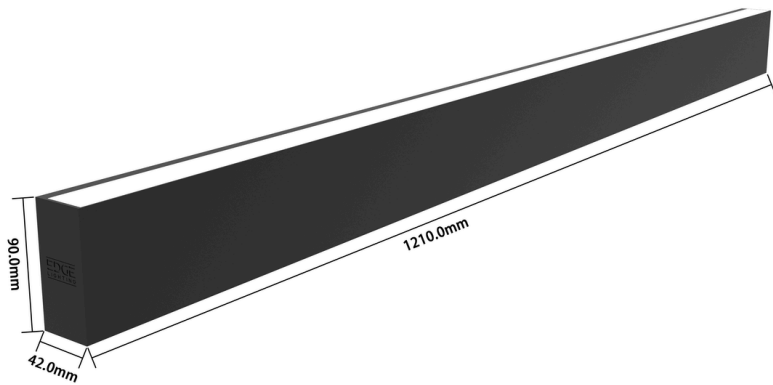

## TWILIGHT 1210

Twilight's slender profile with hidden wall-hanging fixings embraces minimalist design. Illuminating vertically, the 1210's a wide fixture, ideal for wayfinding in walkways, corridors, or as a design feature for internal signage and graphics.

### TECHNICAL INFORMATION

<b>Installation</b>	Surface Mounted (SM)
<b>Body Colour</b>	Grey (G), White (W) or Black (B)
<b>Dimensions</b>	42mm x 90mm x 1210mm
<b>Lumen Output</b>	1620lm (14W), 3240lm (29W) or 5400lm (48W) (Direct) 3240lm (28W), 6480lm (58W) or 10800lm (96W) (Direct/Indirect)
<b>Colour Temperature</b>	2700K, 3000K, 4000K, Tuneable White or RGBW
<b>Colour Rendering Index</b>	CRI90
<b>Optical Distribution</b>	Opal Diffuser (OP)
<b>Ingress Protection</b>	IP20
<b>Controls</b>	Fixed Output (FO), DALI (DD), Q-Sense (QS) or Casambi (CS)
<b>Emergency</b>	3 Hour Emergency (EM3) or DALI Emergency (EMD)
<b>Accessories</b>	-

## DIMENSIONS