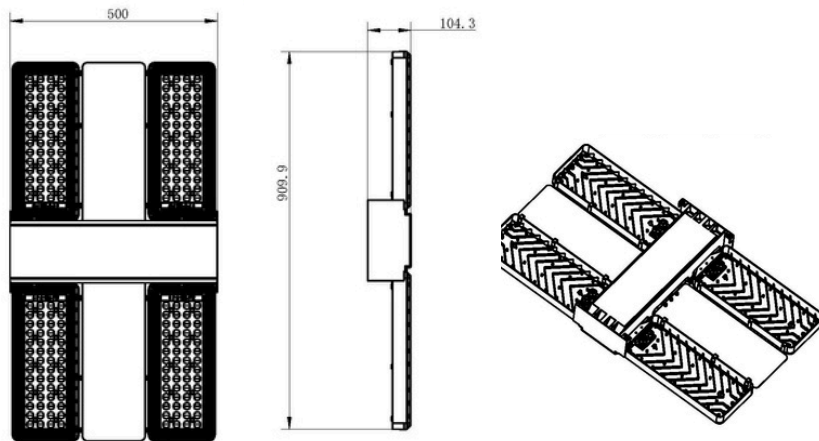

EDGE LIGHTING

VERTEX ENDURA 4

Our premium highbay with industry-leading energy efficiency and a range of sensors available, the Endura 4 is our best selling configuration, typically for 6m-12m high installations.

TECHNICAL INFORMATION

Installation	Suspended (SS) or Surface Mounted (SM)
Body Colour	Grey (G)
Dimensions	910mm x 500mm x 104mm
Lumen Output	28800lm (160W) or 57600lm (320W)
Colour Temperature	3000K or 4000K
Colour Rendering Index	CRI80
Optical Distribution	Wide Beam (WB), Flood (FL) or Asymmetric Beam (AB)
Ingress Protection	IP20
Controls	Fixed Output (FO), DALI (DD), Microwave (MW) or PIR Sensor (PIR)
Emergency	3 Hour Emergency (EM3) or DALI Emergency (EMD)
Accessories	-

DIMENSIONS

PRODUCT SHOWCASE

PRODUCT CODE

VTX/ED4/SS/G/28800LM/4000K/80/WB/20/DD

Vertex Endura 4, suspended, grey finish, 28800 lumens, 4000K, CRI80, wide beam, IP20 rated, DALI dimming

SPECIFICATIONS MAY BE ALTERED WITHOUT ADVANCE NOTICE.